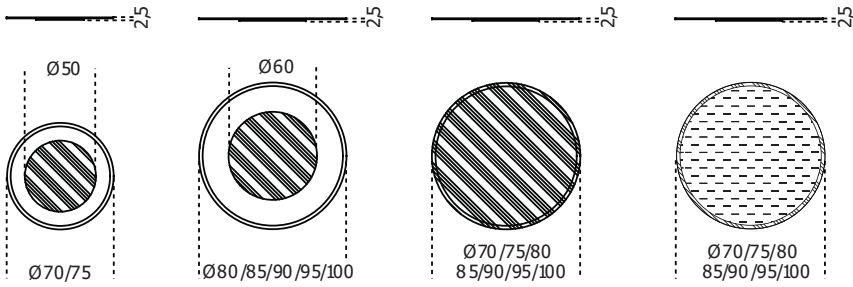

Gallotti&Radice

Lazy Susan

1986

Rotating plate in 10mm extralight glass with bevelled edge (10mm). Painted glass central part as per sample in the bright version. Also available version completely painted as per samples in the bright or satin version. It can be placed on any top. In the painted glass central part version, the painting in the middle part can only be done in the bright version.

Cm (L x W x H)	Inches (L x W x H)
Ø70	Ø27¾
Ø75	Ø29¾
Ø80	Ø31½
Ø85	Ø33½
Ø90	Ø35½
Ø95	Ø37½
Ø100	Ø39½

 Cristallo retroverniciato brillante
Bright painted glass

 Cristallo retroverniciato satinato
Satin painted glass